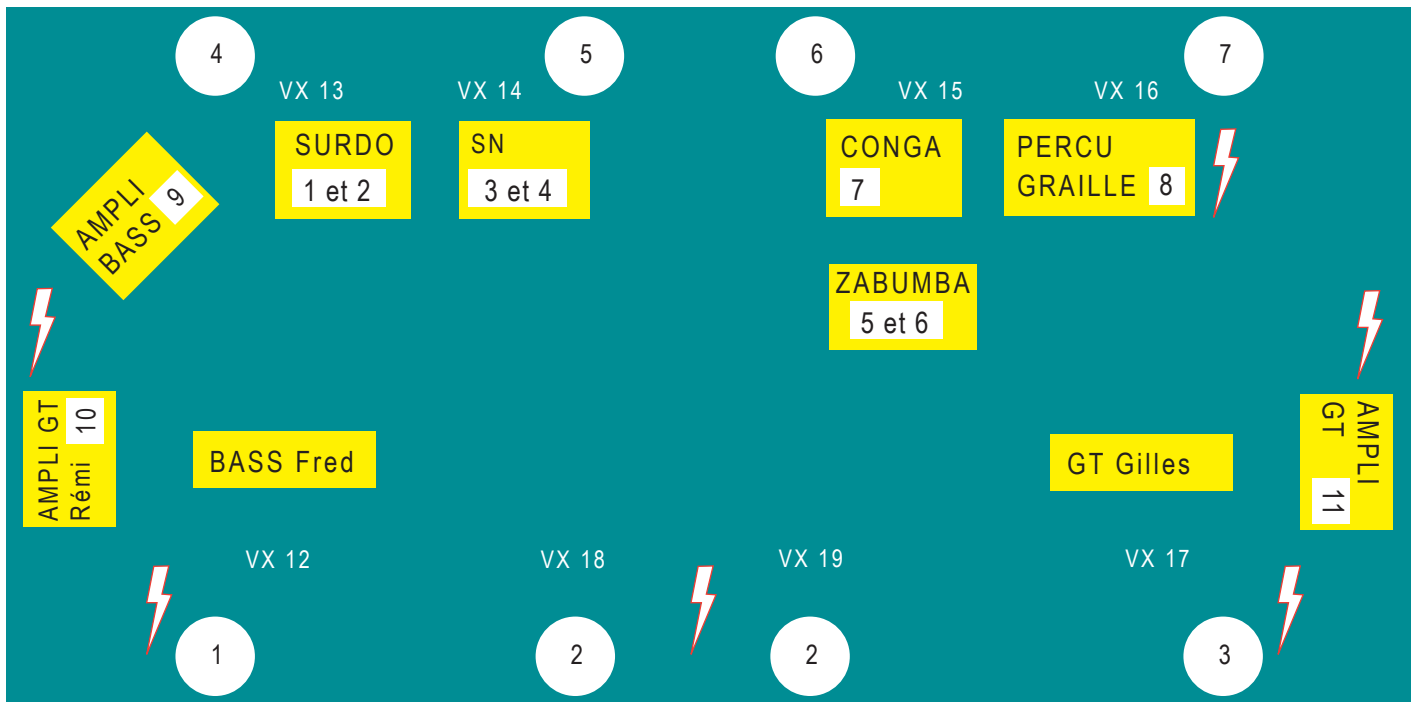

EL PULPO - FICHE TECHNIQUE

PATCH	INSTRUMENTS	MICROS	PIEDS
1	SURDO	BETA 52	Fix Fournie
2	OH SURDO	SM 81	GPP
3	SN	SM 57	PPP
4	HH	SM 81	GPP
5	ZABUMBA UP	SM 57	Fix Fournie
6	ZABUMBA DOWN	E 604	Fix Fournie
7	CONGA	Beta 98 Fourni	Fix Fournie
8	OH PERCUS	SM 81	GPP
9	BASS DI	DI	---
10	GT J (Rémi)	SM 57	PPP
11	GT C (Gilles)	E 906	---
12	VX BASS	SM 58	GPP
13	VX SURDO	SM 58	GPP
14	VX SN	SM 58	GPP
15	VX CONGA	SM 58	GPP
16	VX PERCUS + FX	SM 58 + DI	GPP
17	VX GT (Gilles)	SM 58	GPP
18	VX LEAD FRONT J	SM 58	GPP
19	VX LEAD FRONT C	SM 58	GPP